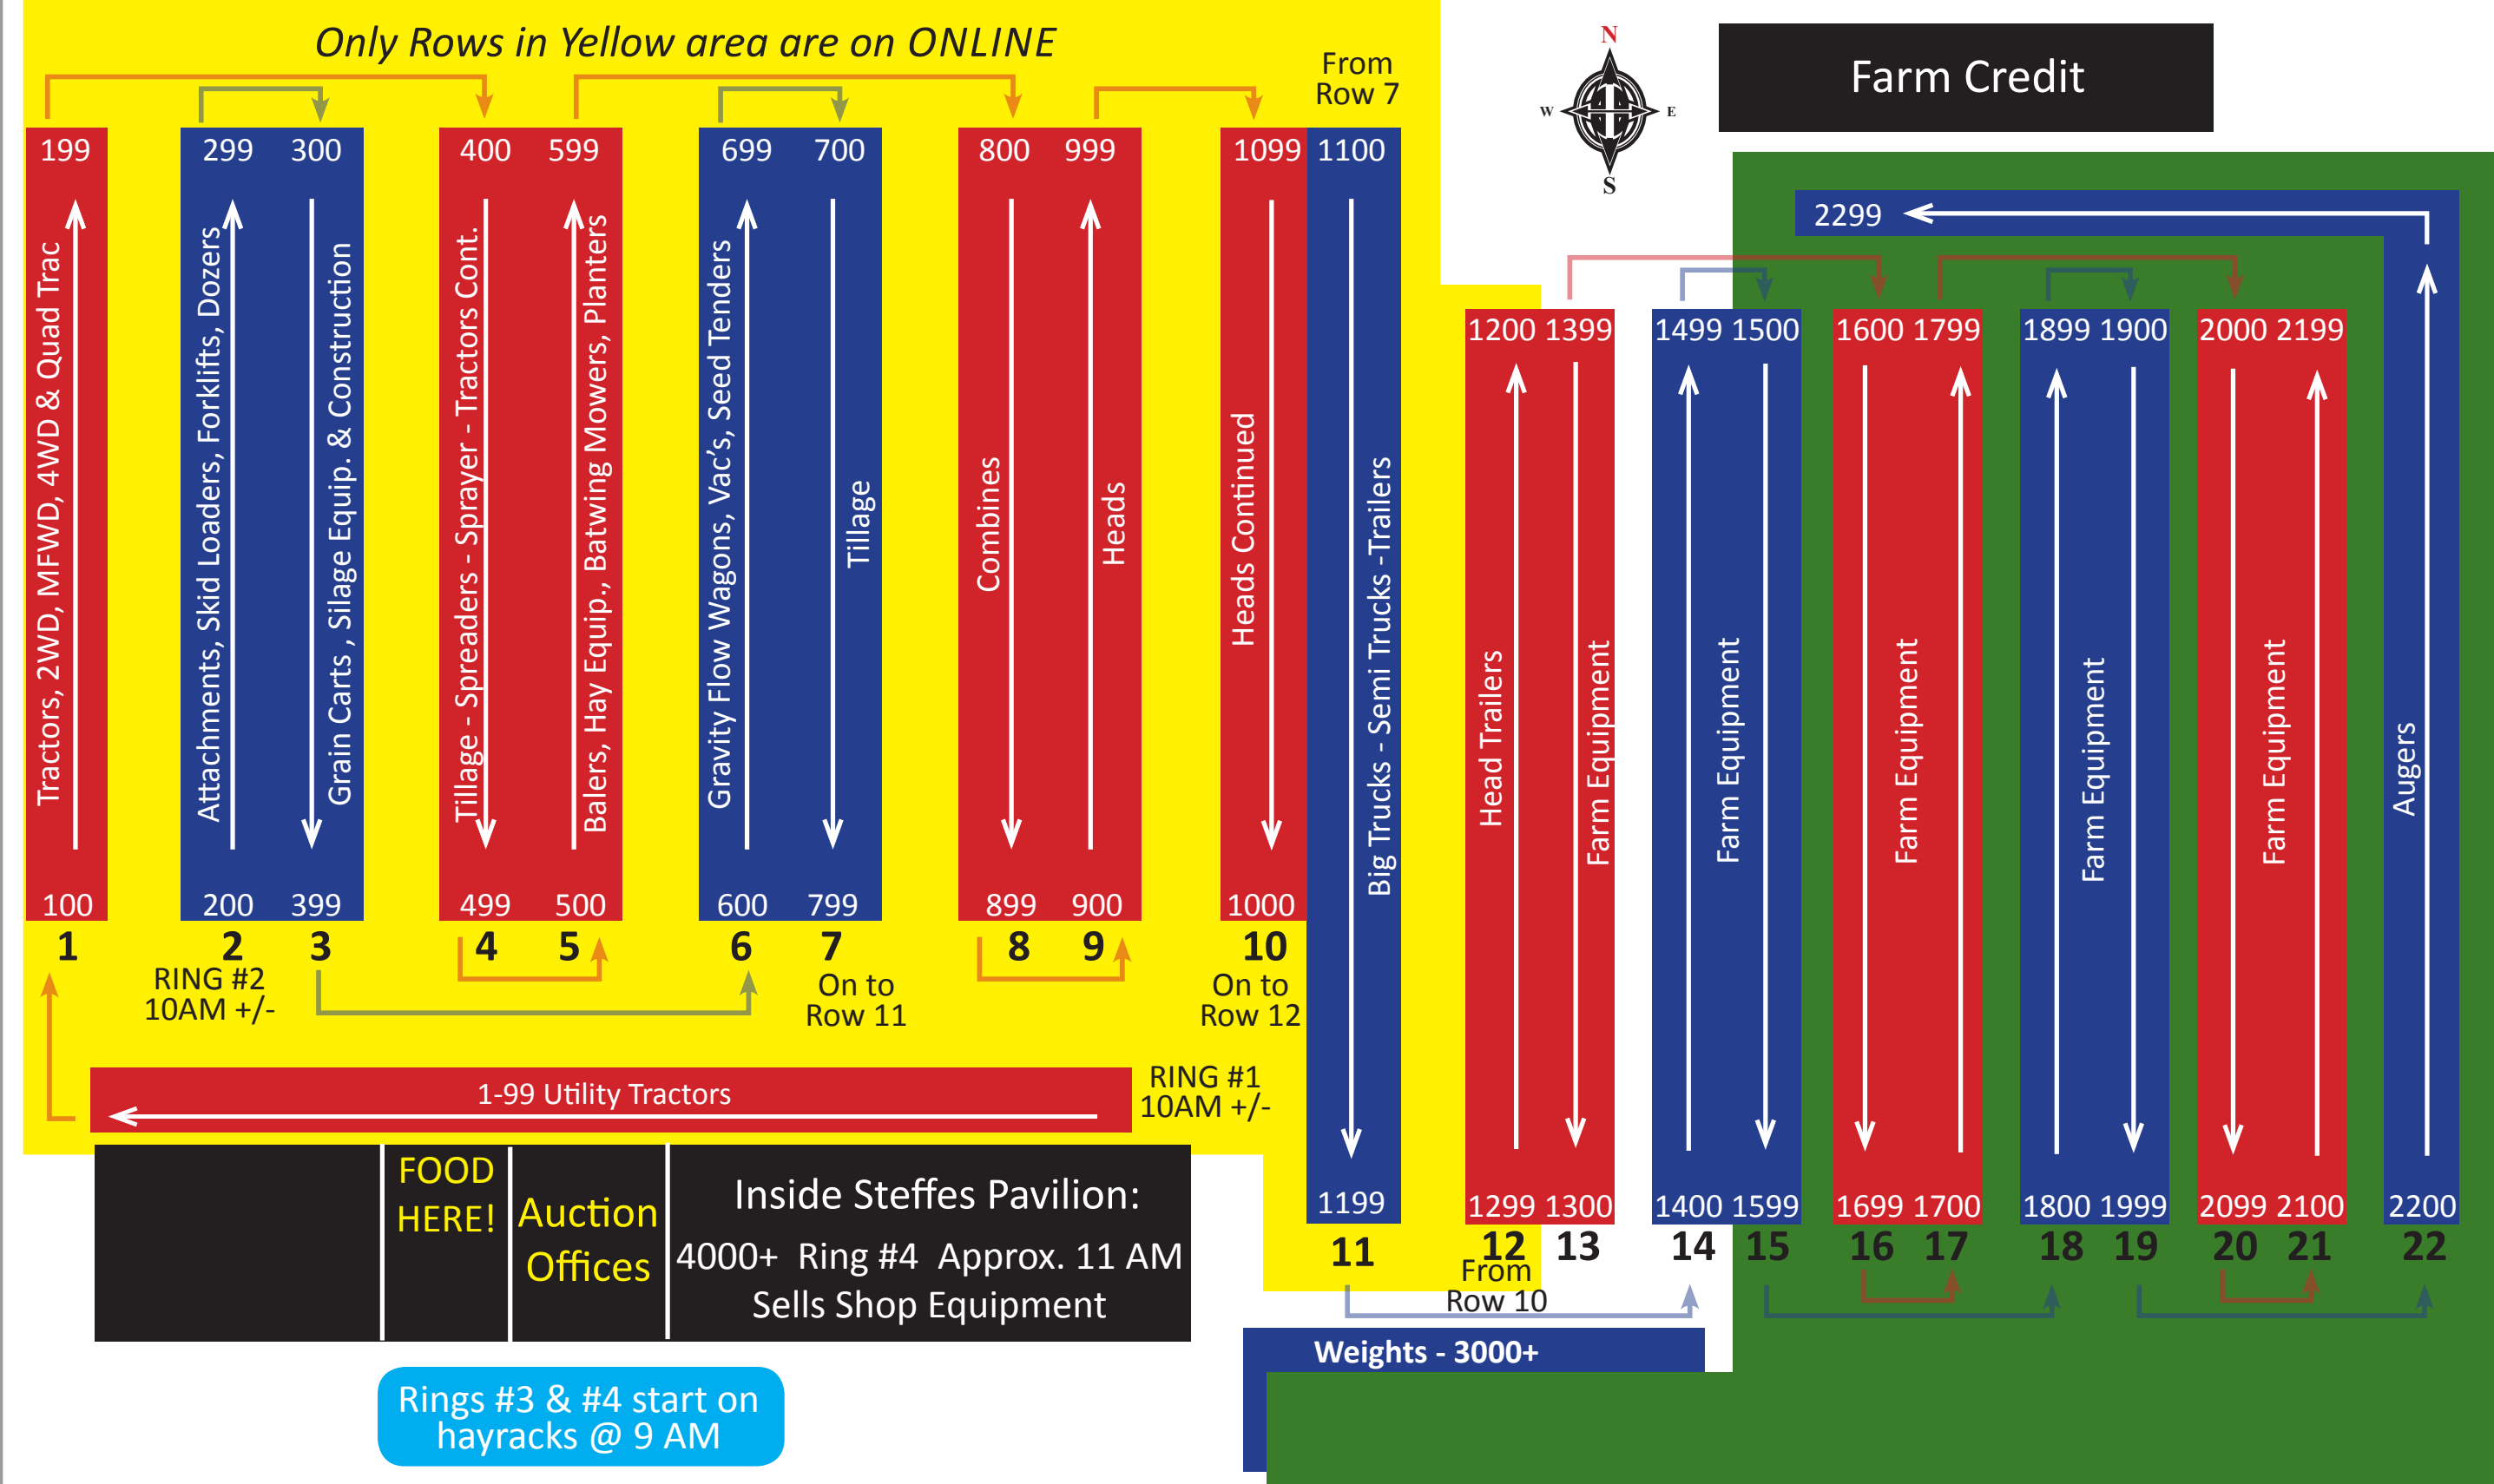

West Lot: 5000+ Ring #4 Approx 12:30 - Livestock Equipment, Fencing, Tanks, Tires

Antique Tractor Corral - 80+ Tractors - Ring #3 Online Here at 11:30 AM

FOOD HERE!

Auction Offices

Inside Steffes Pavilion: 4000+ Ring #4 Approx. 11 AM Sells Shop Equipment

Rings #3 & #4 start on hayracks @ 9 AM

Steffes Offices

RING #2 9:30AM +/-
ATV's, Mowers, & Small Trailers 2300-2399

RING #1 9:30AM +/-
Vehicles 2400-2499

MP Glass Offices

Only Rows in Yellow area are on ONLINE

RING #1 RING #2 RING #3